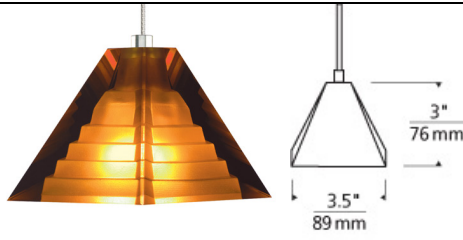

LOW-VOLTAGE PENDANTS

Pyramid Pendant

DESCRIPTION

Classic pyramid shape enhanced with a subtle step pattern inside. Made of pressed glass. Includes low-voltage, 35 watt halogen bi-pin lamp and six feet of field-cutable suspension cable.

INSTALLATION

Socket terminates with FreeJack male connector, which may be installed into a system connector. Elements ordered with a system prefix include a connector for that system.