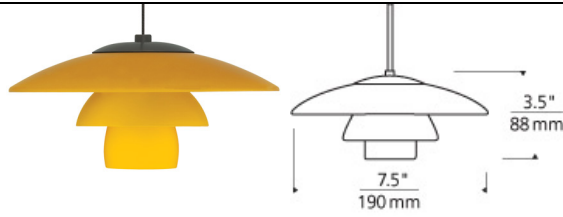

LOW-VOLTAGE PENDANTS

Sydney Pendant

DESCRIPTION

Inspired by the world-famous Sydney Opera House, three concentric glass shades form the structure of this glass pendant. Includes low-voltage, 50 watt halogen bi-pin lamp and six feet of field-cutable suspension cable.

INSTALLATION

Socket terminates with FreeJack male connector, which may be installed into a system connector. Elements ordered with a system prefix include a connector for that system.

ACCESSORIES & OPTICAL CONTROLS

Swag Hook

WEIGHT

2lb / 0.91kg ±

amber

amber

white

ORDERING INFORMATION

700 SYSTEM	SYD	COLOR	FINISH	LAMP
FJ	FREEJACK	A	Z	12 VOLT HALOGEN
MP	MONOPOINT	W	C	24 VOLT HALOGEN
MO	MONORAIL		S	
MO2	TWO-CIRCUIT MONORAIL			

Note: MP includes 4" Round Flush Canopy.

TECH LIGHTING®
7400 Linder Avenue   T 847.410.4400
Skokie, Illinois 60077   F 847.410.4500

Tech Lighting, L.L.C.

700 ____ SYD _____

FIXTURE TYPE: _____

JOB NAME: _____

NOTES: _____

_____

_____

©2015 Tech Lighting, L.L.C. All Rights Reserved. The "Tech Lighting" graphic is a registered trademark of Tech Lighting, L.L.C. Tech Lighting reserves the right to change specifications for product improvements without notification.