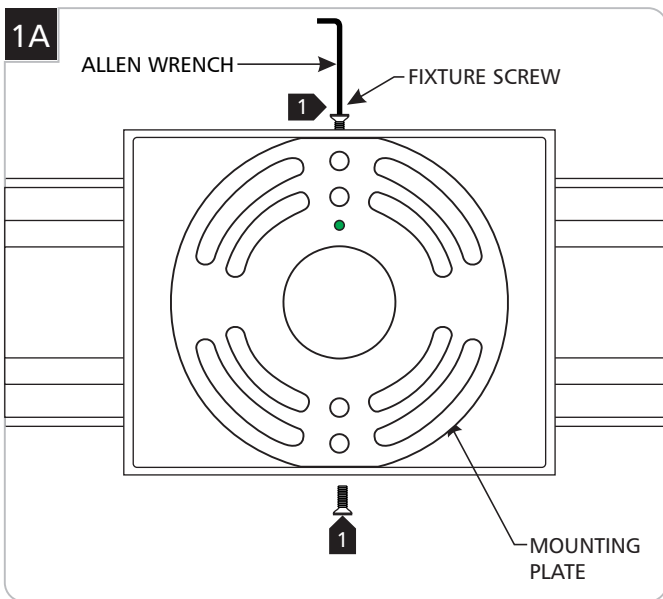

## GENERAL PRODUCT INFORMATION:

Mount to either a 4" square electrical box with round plaster ring or an octagonal electrical box.

Suitable for damp locations.

**CAUTION - RISK OF FIRE**  
 This product must be installed in accordance with the applicable installation code by a person familiar with the construction and operation of the product and the hazards involved.  
 Use minimum 90°C supply conductors.

## Install the Fixture

- 1 With the Allen wrench provided, remove the two mounting plate screws.
- 2 Remove the mounting plate from the back of the fixture.

- 3 Secure the mounting plate to the electrical box with the provided #8-32 screws .

- 4 Connect the fixture to a suitable ground in accordance with local electrical codes.
- 5 Connect the white ballast wire to the neutral power line wire with a wire nut.
- 6 Connect the black ballast wire to the hot power line wire with a wire nut.
- 7 Mount the fixture by sliding it back onto the mounting plate and re-installing the mounting plate screws (reversal of figure 1A).