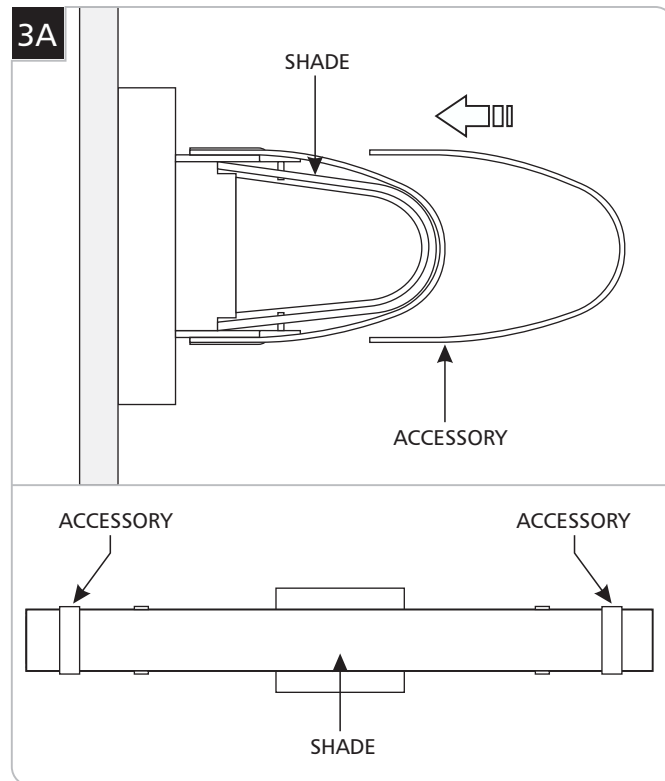

Install the Accessory (optional)

1. 1 Slide the accessories onto the glass, until it snaps into place, at the desired location.

SAVE THESE INSTRUCTIONS!

TECH LIGHTING®

7400 Linder Ave, Skokie, IL 60077

847.410.4400

www.techlighting.com

© 2014 Tech Lighting, L.L.C. All rights reserved. The "Tech Lighting" graphic is a registered trademark of Tech Lighting, L.L.C. Tech Lighting reserves the right to change specifications for product improvements without notification.

A Generation Brands Company