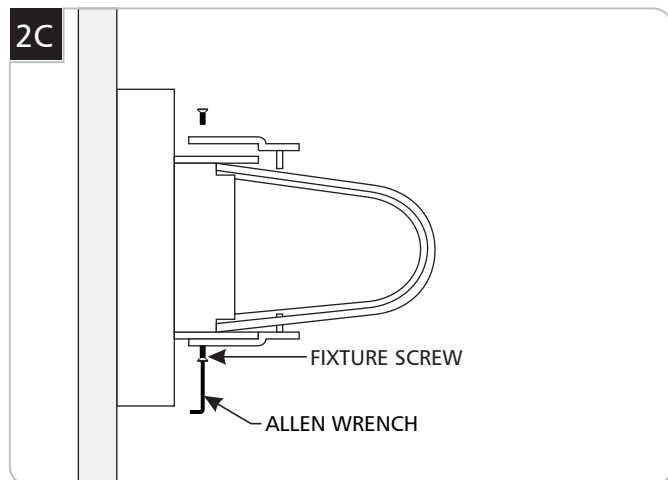

## Install the Fixture

- 1 With the Allen wrench provided, remove the two mounting plate screws.
- 2 Remove the mounting plate from the back of the fixture.

- 3 Secure the mounting plate to the electrical box with the provided #8-32 screws .

- 4 Connect the fixture to a suitable ground in accordance with local electrical codes.
- 5 Connect the white ballast wire to the neutral power line wire with a wire nut.
- 6 Connect the black ballast wire to the hot power line wire with a wire nut.
- 7 Mount the fixture by sliding it back onto the mounting plate and re-installing the mounting plate screws (reversal of figure 1A).

## Install the Lamp and Shade

**CAUTION:** To reduce the risk of a burn or electric shock during relamping, disconnect the power to the fixture by turning the wall switch off.

Use **MAX 24 Watt** type T5 High Output linear fluorescent lamp.

- 1 Align the lamp pins with socket slots.
- 2 Push the pins all the way into the socket slots and rotate the lamp until it clicks into place.

- 3 Install the shade into the grooves in the fixture base and hold it in place.