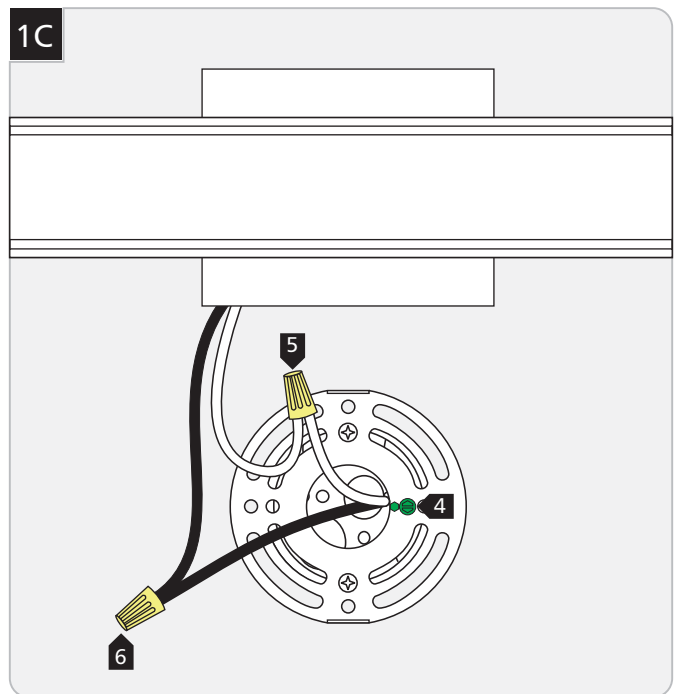

## GENERAL PRODUCT INFORMATION:

Mount to either a 4" square electrical box with round plaster ring or an octagonal electrical box.

Suitable for damp locations.

**CAUTION - RISK OF FIRE**  
 This product must be installed in accordance with the applicable installation code by a person familiar with the construction and operation of the product and the hazards involved.  
 Use minimum 90°C supply conductors.

## Install the Fixture

- 1 With the Allen wrench provided, remove the two mounting plate screws.
- 2 Remove the mounting plate from the back of the fixture.

- 3 Secure the mounting plate to the electrical box with the provided #8-32 screws .

- 4 Connect the fixture to a suitable ground in accordance with local electrical codes.
- 5 Connect the white ballast wire to the neutral power line wire with a wire nut.
- 6 Connect the black ballast wire to the hot power line wire with a wire nut.
- 7 Mount the fixture by sliding it back onto the mounting plate and re-installing the mounting plate screws (reversal of figure 1A).

- 1 Align the lamp pins with socket slots.
- 2 Push the pins all the way into the socket slots and rotate the lamp until it clicks into place.

- 3 Install the shade into the grooves in the fixture base and hold it in place.