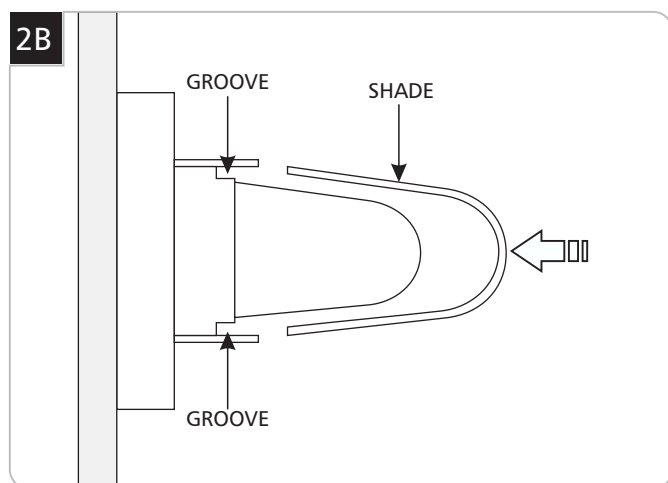

## Install the Fixture

- 1 With the Allen wrench provided, remove the two mounting plate screws.
- 2 Remove the mounting plate from the back of the fixture.

- 3 Secure the mounting plate to the electrical box with the provided #8-32 screws .

- 4 Connect the fixture to a suitable ground in accordance with local electrical codes.
- 5 Connect the white ballast wire to the neutral power line wire with a wire nut.
- 6 Connect the black ballast wire to the hot power line wire with a wire nut.
- 7 Mount the fixture by sliding it back onto the mounting plate and re-installing the mounting plate screws (reversal of figure 1A).

## Install the Lamp and Shade

**CAUTION:** To reduce the risk of a burn or electric shock during relamping, disconnect the power to the fixture by turning the wall switch off.

Use **MAX 24 Watt** type T5 High Output linear fluorescent lamp.

- 1 Align the lamp pins with socket slots.
- 2 Push the pins all the way into the socket slots and rotate the lamp until it clicks into place.

- 3 Install the shade into the grooves in the fixture base and hold it in place.