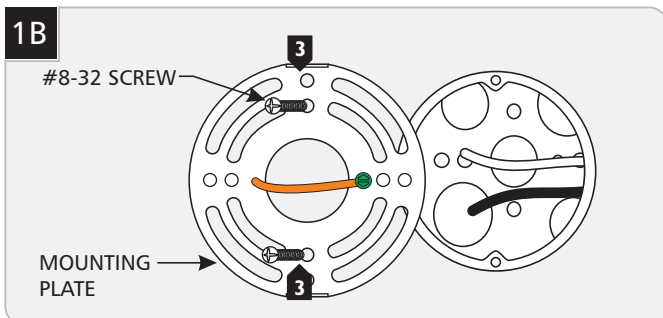

## GENERAL PRODUCT INFORMATION:

Mount to either a 4" square electrical box with round plaster ring or an octagonal electrical box.

Suitable for damp locations.

**CAUTION - RISK OF FIRE**  
 This product must be installed in accordance with the applicable installation code by a person familiar with the construction and operation of the product and the hazards involved.  
 Use minimum 90°C supply conductors.

## Install the Fixture

- 1 With the Allen wrench provided, remove the two mounting plate screws.
- 2 Remove the mounting plate from the back of the fixture.

- 3 Secure the mounting plate to the electrical box with the provided #8-32 screws .

- 4 Connect the fixture to a suitable ground in accordance with local electrical codes.
- 5 Connect the white ballast wire to the neutral power line wire with a wire nut.
- 6 Connect the black ballast wire to the hot power line wire with a wire nut.
- 7 Mount the fixture by sliding it back onto the mounting plate and re-installing the mounting plate screws (reversal of figure 1A).