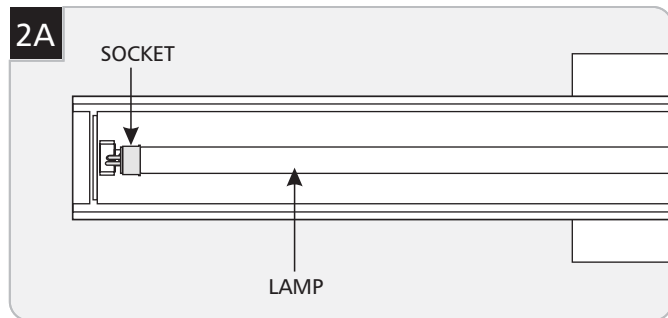

Install the Lamp and Shade

CAUTION: To reduce the risk of a burn or electric shock during relamping, disconnect the power to the fixture by turning the wall switch off.

Use **MAX 24 Watt** type T5 High Output linear fluorescent lamp.

1. 1 Align the lamp pins with socket slots.
2. 2 Push the pins all the way into the socket slots and rotate the lamp until it clicks into place.