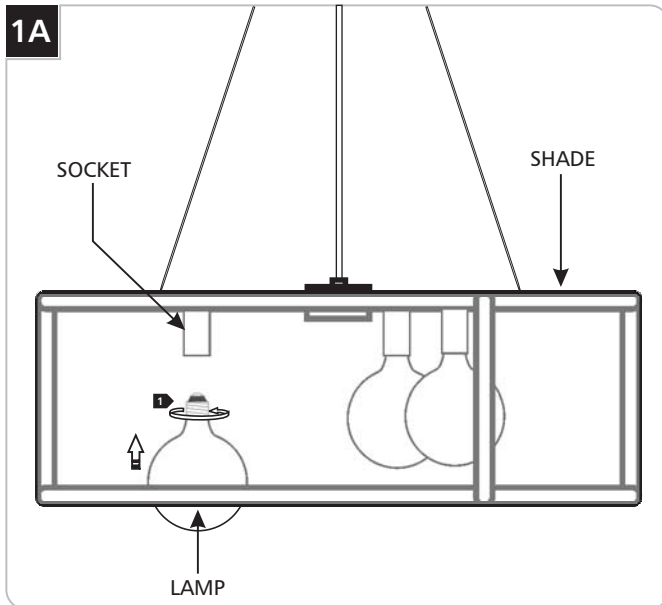

Moiré Pendant

700TDMREP_ 1.0

GENERAL PRODUCT INFORMATION:

This product is suitable for damp locations.

This product can be dimmed with a standard incandescent dimmer.

This instruction shows a typical installation.

Install the Lamps

Use **MAX** 120 Volt, 150 Watt
Medium Base G40 Globe lamp.

- 1 Screw the lamp into the socket.

SAVE THESE INSTRUCTIONS!

7400 Linder Ave, Skokie, IL 60077
847.410.4400

www.techlighting.com