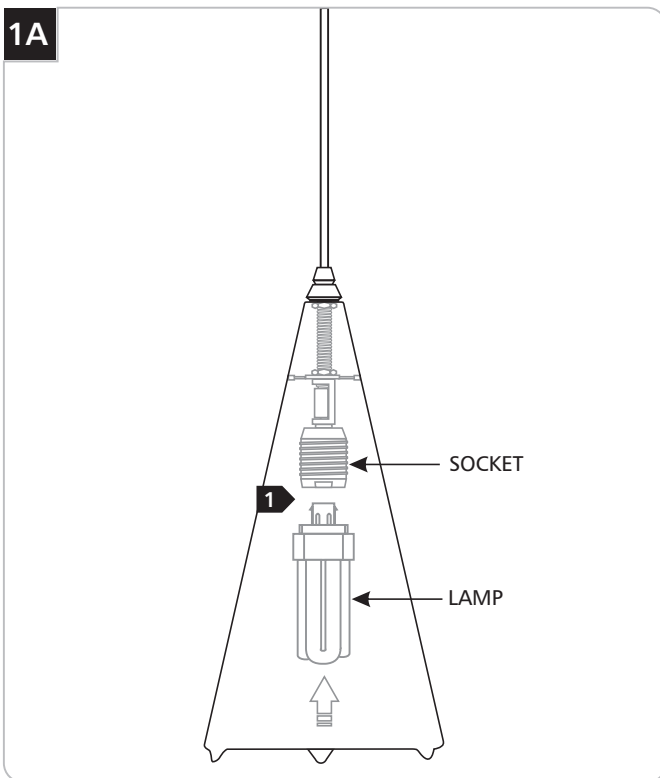

Ovation Compact Fluorescent Pendant

700T_OVP_-CF

2.1

2 thousand
degrees™

PENDANTS

GENERAL PRODUCT INFORMATION:

This product is suitable for damp locations.

Installing the Lamp

CAUTION: To reduce the risk of a burn or electric shock during relamping, disconnect the power to the fixture.

Use **MAX 18 Watt GX24Q-2 base Triple Tube Compact Fluorescent Lamp.** 

- 1** Push the lamp pins firmly all the way into the socket holes.