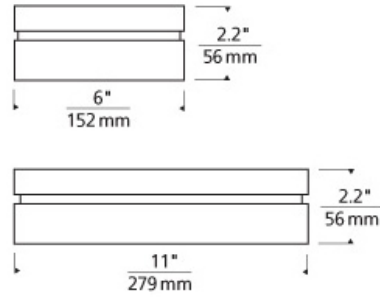

## DESCRIPTION

Beautiful round pressed glass shade with polished surface suspended from a die-cast base. May be mounted on the ceiling or wall. Available in three lamp configurations: incandescent, fluorescent, and LED. Large incandescent includes two 120 volt, 40 watt G9 base halogen lamps; Small incandescent includes one 120 volt 40 watt G9 base halogen lamp; Large fluorescent includes two 13 watt 2GX7 base twin tube lamps and electronic ballast; Large LED includes one 20 watt, 1000 net lumen, LED module; Small LED includes one 12 watt, 500 net lumen LED module. Incandescent version dimmable with a standard incandescent dimmer (not included). LED version dimmable with low-voltage electronic dimmer (not included). Suitable for wet locations. ADA compliant.

## WEIGHT

9.1lb / 4.13kg ±

cirque large

cirque small