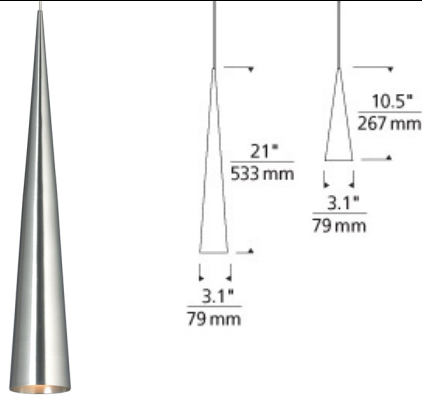

LOW-VOLTAGE PENDANTS

Summit Pendant

DESCRIPTION

Sleek satin nickel metal cone, available in large and small versions. Includes low-voltage, 35 watt MR16 flood lamp or 7.5 watt replaceable 95 CRI LED MR16 lamp and six feet of field-cuttable suspension cable.

INSTALLATION

Socket terminates with FreeJack male connector, which may be installed into a system connector. Elements ordered with a system prefix include a connector for that system.

ACCESSORIES & OPTICAL CONTROLS

Swag Hook

WEIGHT

0.8-1.55lb / 0.36-0.7kg ±

summit large

summit small

ORDERING INFORMATION

700	SYSTEM	SUM	SHAPE OR SIZE	FINISH	LAMP
FJ	FREEJACK		L LARGE	S SATIN NICKEL	12 VOLT HALOGEN
MP	MONOPOINT		S SMALL		-LED930 12 VOLT LED 90 CRI 3000K
MO	MONORAIL				-24 24 VOLT HALOGEN
MO2	TWO-CIRCUIT MONORAIL				