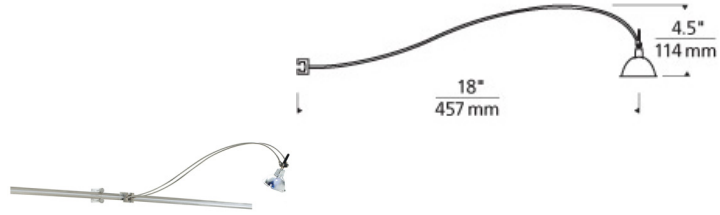

LOW-VOLTAGE HEADS

Wall Georgi Head

DESCRIPTION

Clamps to Wall MonoRail. 18" long with 3" high gentle curve. Pivots at head to direct beam. Low-voltage, MR16 lamp of up to 75 watts (not included). For Wall MonoRail system only. Works with SORAA.

WEIGHT

0.22lb / 0.1kg ±

ORDERING INFORMATION

700WMGRG FINISH

- Z ANTIQUE BRONZE
- C CHROME
- S SATIN NICKEL

TECH LIGHTING®
 7400 Linder Avenue T 847.410.4400
 Skokie, Illinois 60077 F 847.410.4500

Tech Lighting, L.L.C.