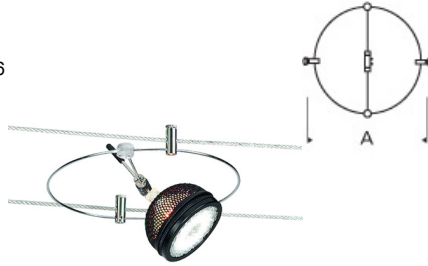

LOW-VOLTAGE HEADS

K-Giro Head

DESCRIPTION

Direct the beam right where you want it: Giro rotates 350° between parallel cables; lamp rotates 360°. Low-voltage, MR16 lamp of up to 75 watts (not included). For Kable Lite system only. Works with SORAA.

ACCESSORIES & OPTICAL CONTROLS

Backlight Shield, Barndoors, Cone Glass Shield, Flight Paper, Lil Egypt Shade, Lil Wok Shade, Louver Lens Holder, Round Glass Shield, Snap Louver Lens Holder, Taza Accessory

WEIGHT

0.15-0.3lb / 0.07-0.14kg ±

bare

with mesh
backlight shield
accessory

ORDERING INFORMATION

700KGIR CABLE SEPARATION

05 5.5"
08 8"

FINISH