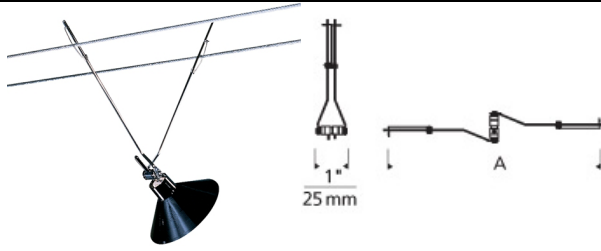

LOW-VOLTAGE HEADS

K-Johnny Head

DESCRIPTION

Versatile, field-cutable, with a pivoting head to direct the beam. Low-voltage, MR16 lamp of up to 75 watts (not included). For Kable Lite system only. Works with SORAA.

WEIGHT

0.15-0.3lb / 0.07-0.14kg ±

with lil wok

ORDERING INFORMATION

700KJOH LENGTH (A)

05 5"
12 12"
18 18"
24 24"
48 48"
144 144"

FINISH

C CHROME
S SATIN NICKEL