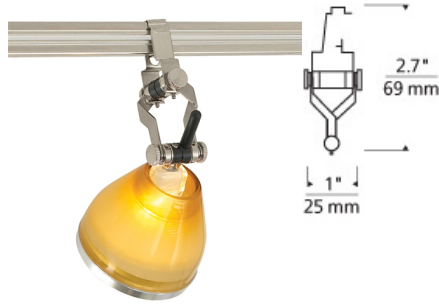

## MO-Pivot Head

### DESCRIPTION

Directs the beam right where you want it. Head swivels 220°, pivots on vertical and horizontal axes. Specify for low-voltage, MR16 of up to 75 watts (lamp sold separately). For MonoRail system only. Works with SORAA.

### WEIGHT

0.1lb / 0.05kg ±

with round glass shield accessory

bare

with backlight shield accessory

with lil egypt accessory