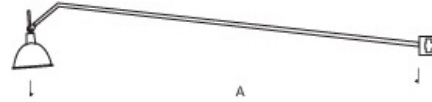

LOW-VOLTAGE HEADS

Wally Lite Head

DESCRIPTION

Clamps to Wall MonoRail. Available in two lengths. Pivots at head to direct beam. Low-voltage, MR16 lamp of up to 75 watts (not included). For Wall MonoRail system only. Works with SORAA.

WEIGHT

0.22lb / 0.1kg ±

bare

with round glass
shield accessory

ORDERING INFORMATION

700MMWAL LENGTH (A)

FINISH

12 12"
24 24"