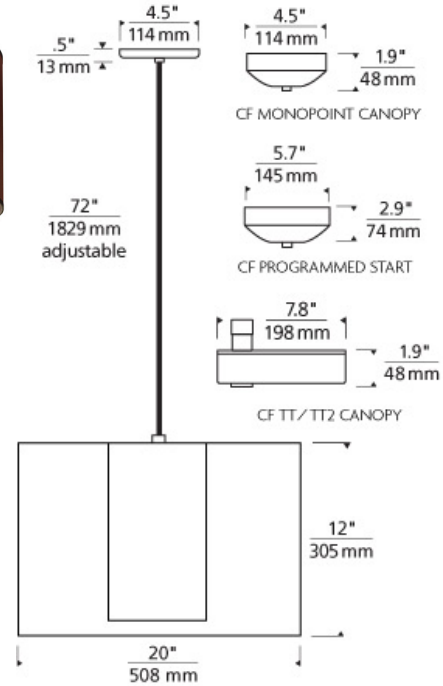

LINE - VOLTAGE PENDANTS / SUSPENSION

Dillon Pendant

DESCRIPTION

Translucent organza drum with inner glass cylinder to provide a soft wash of light. Black, satin nickel, and white finish options highlighted with clear cable; antique bronze finish highlighted with brown cable. Includes 120 volt, 75 watt or equivalent medium base A19 lamp or GX24Q-3 base 32w triple tube compact fluorescent lamp (electronic ballast included). Fixture provided with six feet of field-cuttable cable. Incandescent version dimmable with standard incandescent dimmer.

INSTALLATION

This product can mount to either a 4" square electrical box with round plaster ring or an octagon electrical box.

OTHER

TD includes 4.5" Round Canopy.
Antique Bronze and Black Finish Only Available on TD.
CF277 Lamp Only Available on TD.

WEIGHT

5.31lb / 2.41kg ±

brown

brown

white

ORDERING INFORMATION

700	SYSTEM	DLNPW	COLOR	FINISH	LAMP
TD	LINE-VOLTAGE PENDANTS/SUSPENSION		N BROWN	Z ANTIQUE BRONZE	INCANDESCENT 120V
TT	SINGLE-CIRCUIT T-TRAK		W WHITE	B BLACK	-CF COMPACT FLUORESCENT 120V
TT2	TWO-CIRCUIT T-TRAK			S SATIN NICKEL	-CF277 COMPACT FLUORESCENT 277V
				W WHITE	-PSUNV COMPACT FLUORESCENT PROGRAMMED START 120V-277V