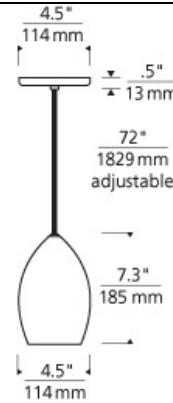

### ACCESSORIES & OPTICAL CONTROLS

Line-voltage Swag Hook

### WEIGHT

4.8lb / 2.18kg ±

onyx

onyx