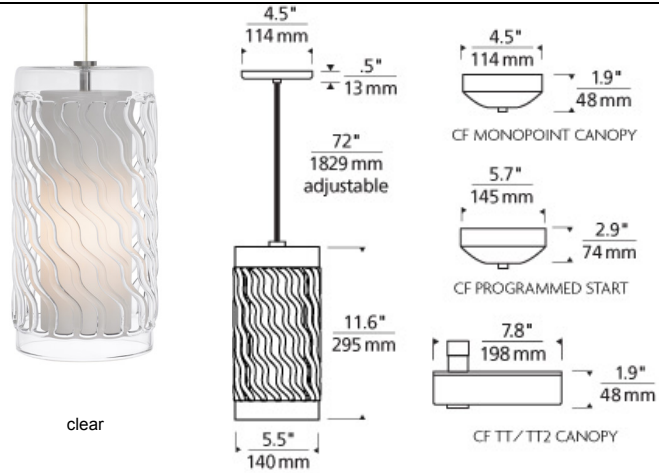

LINE-VOLTAGE PENDANTS/SUSPENSION

Liza Grande Pendant

DESCRIPTION

Classically modern. Clear, flame-worked borosilicate glass, commercially known as Pyrex®, is formed into a large, dramatic cylinder with a flowing diagonal pattern of open glass which creates visual depth against an inner white glass diffuser. Black, satin nickel, and white finish options highlighted with satin detail and clear cable; antique bronze finish highlighted with antique bronze detail and brown cable. Includes 120 volt, 60 watt BT15 lamp or 26 watt GX24Q-3 base triple tube compact fluorescent lamp (electronic ballast included). May also be lamped with GX24Q-3 base 32 watt triple tube compact fluorescent lamp (not included). Fixture is provided with six feet of field-cutable cable. Incandescent version dimmable with standard incandescent dimmer.

INSTALLATION

This product can mount to either a 4" square electrical box with round plaster ring or an octagon electrical box.

OTHER

TD includes 4.5" Round Canopy.
Antique Bronze and Black Finish Only Available on TD.
CF277 Lamp Only Available on TD.

clear