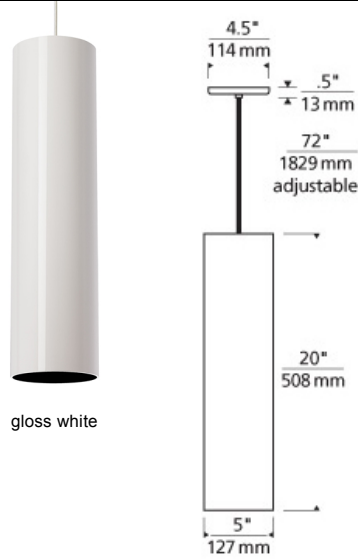

LINE-VOLTAGE PENDANTS/SUSPENSION

Piper Grande Pendant

DESCRIPTION

A large, sleek cylindrical, metal shade provides crisp down light. Includes 120 volt, 50 watt or equivalent medium base PAR 20 lamp or 18 watt, 850+ lumen field replaceable LED module. Fixture is provided with six feet of field-cutttable cable. Incandescent and LED versions are dimmable with standard incandescent dimmer.

INSTALLATION

This product can mount to either a 4" square electrical box with round plaster ring or an octagon electrical box.

OTHER

TD includes 4.5" Round Canopy.
Black Finish Only Available on TD.

gloss white