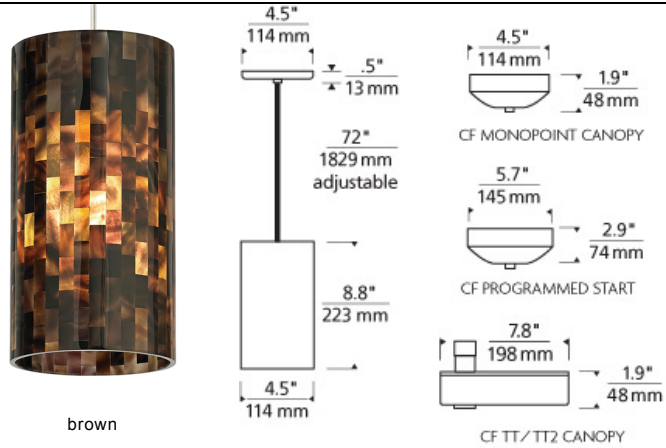

LINE - VOLTAGE PENDANTS / SUSPENSION

Playa 2KD Pendant

DESCRIPTION

Elegant multi-toned shade comprised of natural shell panels. The shells are burnished to remove rough edges, meticulously polished, cut to size, and carefully adhered by hand to an inner glass cylinder; suspended from a round canopy. Black, satin nickel, and white canopy options highlighted with clear cable; antique bronze highlighted with brown cable. Includes 120 volt 60w or equivalent A19 medium base lamp or GX24Q-3 base 26w triple tube compact fluorescent lamp (electronic ballast included). Fixture is provided with six feet of field-cutable cable. Incandescent version dimmable with standard incandescent dimmer.

INSTALLATION

This product can mount to either a 4" square electrical box with round plaster ring or an octagon electrical box.

OTHER

TD includes 4.5" Round Canopy.
Antique Bronze and Black Finish Only Available on TD.
CF277 Lamp Only Available on TD.

ACCESSORIES & OPTICAL CONTROLS

Line-voltage Swag Hook

WEIGHT

1.5lb / 0.68kg ±

brown

ORDERING INFORMATION

700 SYSTEM	PLAP	COLOR	FINISH	LAMP
TD	LINE-VOLTAGE PENDANTS/SUSPENSION	B BROWN	Z ANTIQUE BRONZE	INCANDESCENT 120V
TT	SINGLE-CIRCUIT T-TRAK	N NATURAL	B BLACK	-CF COMPACT FLUORESCENT 120V
TT2	TWO-CIRCUIT T-TRAK	W WHITE	S SATIN NICKEL	-CF277 COMPACT FLUORESCENT 277V
			W WHITE	-PSUNV COMPACT FLUORESCENT PROGRAMMED START 120V-277V

For use on Halo*, Juno* or Lightolier* 120 volt single-circuit track, order as follows:

Incandescent: Order pendant as **700TD** and order appropriate [120V Track Adapter](#)

Compact Fluorescent: Substitute 700TD with one of the following: **700TH** (fits Halo*), **700TJ** (fits Juno*) or **700TI** (fits Lightolier*) and by substituting the finish with one of the following: **BZ** (Black/Antique Bronze), **BS** (Black/Satin Nickel), **WZ** (White/Antique Bronze) or **WS** (White/Satin Nickel).

*Tech Lighting is not affiliated, nor is it endorsed by any of the companies listed nor does Tech Lighting distribute any of their products.