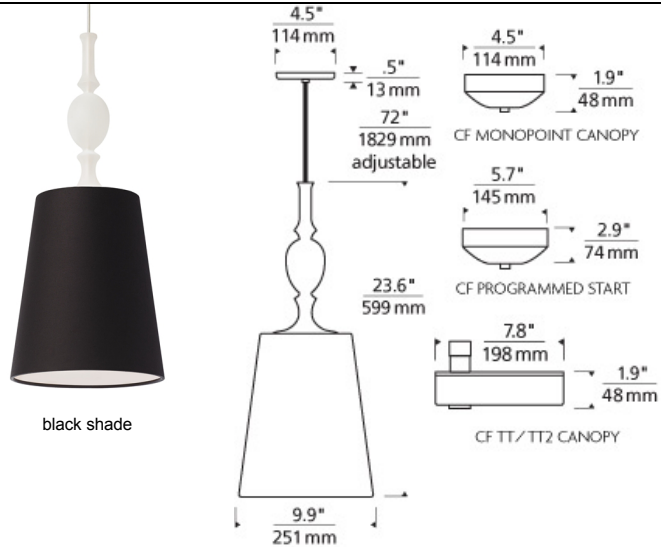

LINE-VOLTAGE PENDANTS/SUSPENSION

Kiev Large Pendant

DESCRIPTION

Antique meets modern with a turned ornate glass fount and simple tapered fabric shade with rolled edges. Black, satin nickel, and white finish options highlighted with a satin nickel detail and clear cable; antique bronze finish includes antique bronze detail and brown cable. Includes 120 volt, 75 watt or equivalent A19 medium base lamp or GX24Q-3 base 32 watt triple tube compact fluorescent lamp (electronic ballast included). Fixture provided with six feet of field-cutttable cable. Incandescent version dimmable with standard incandescent dimmer.

INSTALLATION

This product can mount to either a 4" square electrical box with round plaster ring or an octagon electrical box.

OTHER

TD includes 4.5" Round Canopy.
Antique Bronze and Black Finish Only Available on TD.
CF277 Lamp Only Available on TD.

WEIGHT

1.44lb / 0.65kg ±

black shade

black shade

white shade

ORDERING INFORMATION

700 SYSTEM	KIELP	COLOR	FINISH	LAMP	
TD	LINE-VOLTAGE PENDANTS/SUSPENSION	B BLACK SHADE	C CLEAR FOUNT	Z ANTIQUE BRONZE	INCANDESCENT 120V
TT	SINGLE-CIRCUIT T-TRAK	W WHITE SHADE	F FROST FOUNT	B BLACK	-CF COMPACT FLUORESCENT 120V
TT2	TWO-CIRCUIT T-TRAK		K SMOKE FOUNT	S SATIN NICKEL	-CF277 COMPACT FLUORESCENT 277V
				W WHITE	- COMPACT FLUORESCENT PROGRAMMED START 120V-PSUNV277V