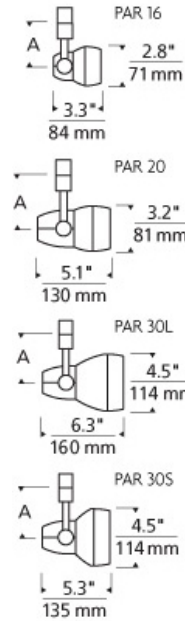

LINE - VOLTAGE HEADS

Om Incandescent PAR Head

DESCRIPTION

Versatile die cast aluminum head, pivots vertically 180°, rotates horizontally 350°. Features vertical and horizontal locking mechanisms and decorative lens ring. 120 volt incandescent PAR16 lamp with GU10 base, up to 50 watts; 120 volt incandescent PAR20 lamp with E26 medium base, up to 50 watts; PAR30 Long or PAR30 Short lamp with E26 medium base, up to 75 watts (lamp not included). Holds up to two lenses or louvers, sold separately.

ACCESSORIES & OPTICAL CONTROLS

Colored Lens, Dichroic Lens, Diffuser Lens, Linear Spread Lens, Soft Focus Lens, UV Filter

WEIGHT

1-2.1lb / 0.45-0.95kg ±

solid metal

frost

solid metal

ORDERING INFORMATION

700 SYSTEM	OM	SHAPE OR SIZE	LENGTH (A)	COLOR	FINISH
PJ	POWERJACK	16 PAR16	03 3"	F FROST	S SATIN NICKEL
TT	SINGLE-CIRCUIT T-TRAK	20 PAR20	06 6"	S SOLID METAL	W WHITE
TT2	TWO-CIRCUIT T-TRAK	30L PAR30 LONG	12 12"		
		30S PAR30 SHORT	18 18"		

To order this head for use with Halo*, Juno*, or Lightolier* 120 volt single-circuit track, order as follows:

Substitute **700TT** with one of the following: **700TH** (fits Halo*), **700TJ** (fits Juno*) or **700TI** (fits Lightolier*) and by substituting the finish with one of the following: **BS** (Black/Satin Nickel), **BW** (Black/White), **WS** (White/Satin Nickel) or **WW** (White/White).