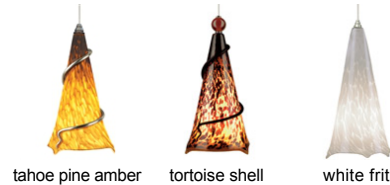

LINE-VOLTAGE PENDANTS/SUSPENSION

Ovation Pendant

DESCRIPTION

Hand pulled glass shade, richly layered in brilliant color, with machined top or glass ball detail suspended from a round canopy. Black, satin nickel, and white canopy options include satin nickel top detail and clear cable; antique bronze includes antique bronze detail and brown cable. Handmade wrought iron wrap accessory sold separately below. Includes 120 volt, 75 watt A19mediumbase lamp or 18 watt GX24Q-2 base triple tube compact fluorescent lamp (electronic ballast included). Fixture is provided with six feet of field-cutable cable. Incandescent version dimmable with standard incandescent dimmer.

INSTALLATION

This product can mount to either a 4" square electrical box with round plaster ring or an octagon electrical box.

OTHER

TD includes 4.5" Round Canopy.
Antique Bronze and Black Finish Only Available on TD.
CF277 Lamp Only Available on TD.

ACCESSORIES & OPTICAL CONTROLS

Line-voltage Swag Hook, Ovation Iron Wrap

WEIGHT

3.3lb / 1.5kg ±

ORDERING INFORMATION

700	SYSTEM	OVP	COLOR	Glass Ball Color	FINISH	LAMP
TD	LINE-VOLTAGE		A TAHOE PINE AMBER	AN AMBER BALL	Z ANTIQUE BRONZE	INCANDESCENT 120V
TT	SINGLE-CIRCUIT T-TRAK		T TORTOISE SHELL	NN NO BALL	B BLACK	-CF COMPACT FLUORESCENT 120V
TT2	TWO-CIRCUIT T-TRAK		W WHITE FRIT	RN RED BALL	S SATIN NICKEL	-CF277 COMPACT FLUORESCENT 277V
					W WHITE	- COMPACT FLUORESCENT PROGRAMMED START 120V-PSUNV277V