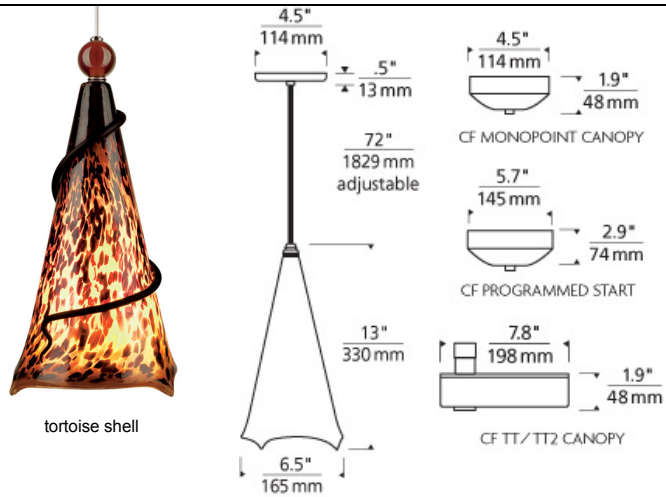

LINE-VOLTAGE PENDANTS/SUSPENSION

Ovation Pendant

DESCRIPTION

Hand pulled glass shade, richly layered in brilliant color, with machined top or glass ball detail suspended from a round canopy. Black, satin nickel, and white canopy options include satin nickel top detail and clear cable; antique bronze includes antique bronze detail and brown cable. Handmade wrought iron wrap accessory sold separately below. Includes 120 volt, 75 watt A19mediumbase lamp or 18 watt GX24Q-2 base triple tube compact fluorescent lamp (electronic ballast included). Fixture is provided with six feet of field-cutable cable. Incandescent version dimmable with standard incandescent dimmer.

INSTALLATION

This product can mount to either a 4" square electrical box with round plaster ring or an octagon electrical box.

OTHER

TD includes 4.5" Round Canopy.
Antique Bronze and Black Finish Only Available on TD.
CF277 Lamp Only Available on TD.

ACCESSORIES & OPTICAL CONTROLS

Line-voltage Swag Hook, Ovation Iron Wrap

WEIGHT

3.3lb / 1.5kg ±

ORDERING INFORMATION

700	SYSTEM	OVP	COLOR	Glass Ball Color	FINISH	LAMP
TD	LINE-VOLTAGE		A TAHOE PINE AMBER	AN AMBER BALL	Z ANTIQUE BRONZE	INCANDESCENT 120V
TT	SINGLE-CIRCUIT T-TRAK		T TORTOISE SHELL	NN NO BALL	B BLACK	-CF COMPACT FLUORESCENT 120V
TT2	TWO-CIRCUIT T-TRAK		W WHITE FRIT	RN RED BALL	S SATIN NICKEL	-CF277 COMPACT FLUORESCENT 277V
					W WHITE	- COMPACT FLUORESCENT PROGRAMMED START 120V-PSUNV277V