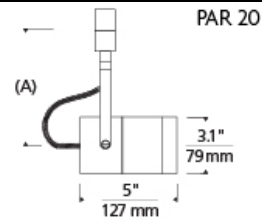

LINE - VOLTAGE HEADS

Spot Incandescent PAR Head

DESCRIPTION

Classic die cast aluminum head, pivots vertically 180°, rotates horizontally 350°. Features vertical and horizontal locking mechanisms. 120 volt incandescent PAR20 lamp with E26 medium base up to 50 watts; PAR30 Short lamp with E26 medium base up to 75 watts (lamp not included). Holds up to two lenses or louvers, sold separately.

ACCESSORIES & OPTICAL CONTROLS

Colored Lens, Dichroic Lens, Diffuser Lens, Linear Spread Lens, Soft Focus Lens, UV Filter

WEIGHT

1.8-3.3lb / 0.82-1.5kg ±

par20

par30

ORDERING INFORMATION

700	SYSTEM	SPT	SHAPE OR SIZE	LENGTH (A)	FINISH
PJ	POWERJACK		20 PAR20	08 5.1"	S SATIN NICKEL
TT	SINGLE-CIRCUIT T-TRAK		30S PAR30 SHORT	(PAR20) 08 6.4"	W WHITE
TT2	TWO-CIRCUIT T-TRAK			(PAR30 SHORT) 12 11.1"	