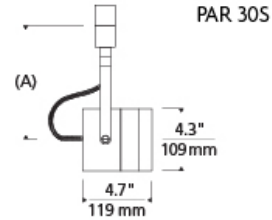

LINE - VOLTAGE HEADS

Spot Incandescent PAR Head

DESCRIPTION

Classic die cast aluminum head, pivots vertically 180°, rotates horizontally 350°. Features vertical and horizontal locking mechanisms. 120 volt incandescent PAR20 lamp with E26 medium base up to 50 watts; PAR30 Short lamp with E26 medium base up to 75 watts (lamp not included). Holds up to two lenses or louvers, sold separately.

ACCESSORIES & OPTICAL CONTROLS

Colored Lens, Dichroic Lens, Diffuser Lens, Linear Spread Lens, Soft Focus Lens, UV Filter

WEIGHT

1.8-3.3lb / 0.82-1.5kg ±

par20

par30

ORDERING INFORMATION

700	SYSTEM	SPT	SHAPE OR SIZE	LENGTH (A)	FINISH
PJ	POWERJACK		20 PAR20	08 5.1"	S SATIN NICKEL
TT	SINGLE-CIRCUIT T-TRAK		30S PAR30 SHORT	(PAR20) 08 6.4"	W WHITE
TT2	TWO-CIRCUIT T-TRAK			(PAR30 SHORT) 12 11.1"	