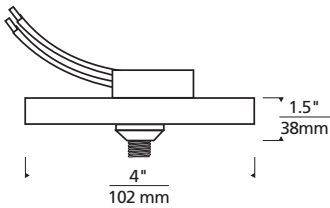

# 4" Round Flush Canopy

Shown approx. 35% actual size.

fj\_4rnd\_flush\_can\_spec.pdf

### DESCRIPTION

4" Round Flush Canopy with one FreeJack port. Use in conjunction with any FreeJack element to create a decorative ceiling fixture. Includes 12 or 24 volt, 75 watt electronic transformer. Each FreeJack element can be used up to its specified wattage (see element and accessory for details).

### INSTALLATION

This product can mount to either a 4" square electrical box with round plaster ring or an octagonal electrical box (not included). Transformer (included) fits in junction box. For ceiling or wall. If wall mounting, head should be no longer than 6".