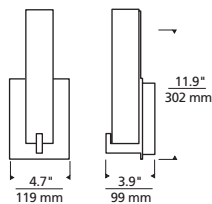

Cosmo Wall

wc_cosmo_spec.pdf

AMBER
Shown approximately 25% actual size.

AMBER FRIT

FROST WHITE

WHITE FRIT

DESCRIPTION

Frost rectilinear glass. Die cast base. Provides ambient and up-light. ADA compliant.

ACCESSORIES AND OPTICAL CONTROLS

None.

WEIGHT

3.50 lb./1.58 kg. ±

ORDERING INFORMATION

700WSCOS	COLOR	FINISH	LAMP
B	AMBER	Z ANTIQUE BRONZE	INCANDESCENT
A	AMBER FRIT	C CHROME	-CF FLUORESCENT
F	FROST WHITE	S SATIN NICKEL	
W	WHITE FRIT		