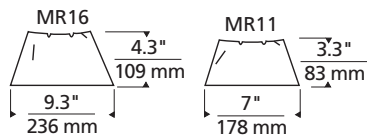

Flight Paper

SHOWN APPROX. 10% ACTUAL SIZE.

DESCRIPTION

Decorative shade of heat-resistant paper to wrap around MR16 or MR11 lamp.

COLOR

White only.

LAMP

Low-voltage MR16 lamp up to 50 watts (not included).
Low-voltage MR11 lamp up to 35 watts (not included).

WEIGHT

0.05 lb./0.02 kg. ±

ORDERING INFORMATION

700FP	TYPE	WH
	16 MR16	
	11 MR11	

7400 Linder Avenue T 847.410.4400
Skokie, Illinois 60077 F 847.410.4500

www.techlighting.com

700FP _____ WH

FIXTURE TYPE: _____