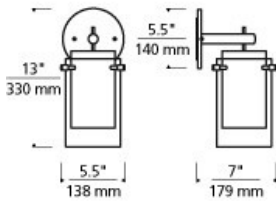

INSTALLATION

This product can mount to either a 4" square electrical box with round plaster ring or an octagonal electrical box (not included).

DIMMING

Incandescent version dimmable with a standard incandescent dimmer (not included).

WEIGHT

3.5lb / 1.59kg

ORDERING INFORMATION

700TDECS	COLOR	FINISH	LAMP
A	AMBER	S SATIN NICKEL	INCANDESCENT 120V
Q	AQUAMARINE	NICKEL	-CF COMPACT FLUORESCENT 120V
C	CLEAR		
B	HAVANA BROWN		
S	SMOKE		
U	STEEL BLUE		