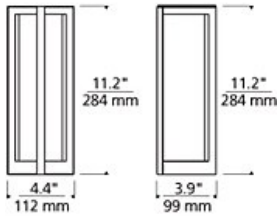

Coronado Wall 

HONEY
ONYX

WHITE
GLASS

DESCRIPTION

Rectangular onyx shade with metal frame. Provides ambient, up- and down-light. Includes 120 volt, 100 watt R7S base, 118mm double-ended halogen lamp, 18 watt 2G11 base twin tube compact fluorescent lamp (electronic ballast included) or 10 watt 600 lumen 2700K LED module. Incandescent version dimmable with standard incandescent dimmer. LED version dimmable with a low-voltage electronic dimmer. ADA compliant.

INSTALLATION

This product can mount to either a 4" square electrical box with round plaster ring or an octagonal electrical box (not included).

DIMMING

Incandescent version dimmable with a standard incandescent dimmer (not included).

WEIGHT

4.31lb / 1.95kg

ORDERING INFORMATION

700WSCOR	COLOR	FINISH	LAMP
	HONEY ONYX	Z ANTIQUE BRONZE	INCANDESCENT 120V COMPACT FLUORESCENT 120V
H	HONEY ONYX	S SATIN NICKEL	-CF LED 2700K 120V
W	WHITE GLASS		- LED 2700K 277V LED277