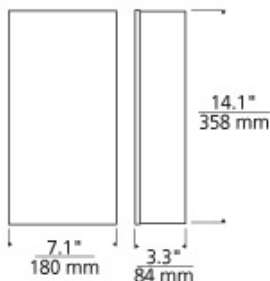

W A L L C O L L E C T I O N

Lexington Wall ADA LED

DESERT CLAY

WHITE

DESCRIPTION

Half-cylinder fabric shade with rolled edges and minimal metal base. Includes 120 volt, 60 watt medium base BT15 halogen lamp, 2G11 base 18 watt twin tube compact fluorescent lamp (electronic ballast included) or two 10 watt, 600 lumen, 2700K LED modules. Incandescent version dimmable with standard incandescent dimmer. LED version dimmable with low-voltage electronic dimmer. ADA compliant.

INSTALLATION

This product can mount to either a 4" square electrical box with round plaster ring or an octagonal electrical box (not included).

DIMMING

Incandescent version dimmable with a standard incandescent dimmer (not included).

WEIGHT

2.38lb / 1.08kg

ORDERING INFORMATION

700WSLEX	COLOR	FINISH	LAMP
C	DESERT CLAY	Z ANTIQUE BRONZE	INCANDESCENT
W	WHITE	S SATIN NICKEL	COMPACT FLUORESCENT
			-LED LED 2700K

TECH LIGHTING®

7400 Linder Avenue T 847.410.4400
Skokie, Illinois 60077 F 847.410.4500