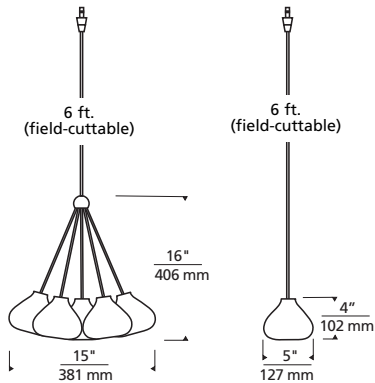

Socket terminates with FreeJack male connector, which may be installed into a system connector. Elements ordered with a system prefix include a connector for that system.

TECH LIGHTING®

7400 Linder Avenue T 847.410.4400
Skokie, Illinois 60077 F 847.410.4500

www.techlighting.com

700 _____ CHR _____

FIXTURE TYPE: _____

JOB NAME: _____