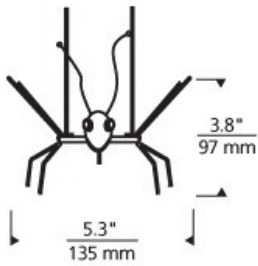

Bugs Functional Art

BEE
(YELLOW)

LADYBUG
(RED)

DESCRIPTION

Aluminum wings and legs; glass body. Two 18" hand-bendable, field-cutttable wire leads. Includes low-voltage, 20 watt halogen bi-pin lamp. Aluminum only.

SYSTEM

Available for MonoRail and Kable Lite.

WEIGHT

0.55-1lb / 0.25-0.45kg

ORDERING INFORMATION

700	SYSTEM	BUG	COLOR	FINISH	LAMP
K	KABLE LITE	B	BEE (YELLOW)	CHROME	12 VOLT HALOGEN
MO	MONORAIL	L	LADYBUG (RED)	-24	24 VOLT HALOGEN