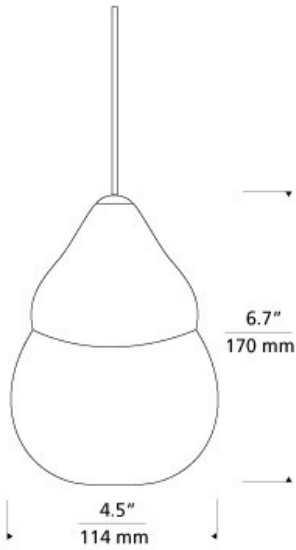

TECH LIGHTING®

7400 Linder Avenue T 847.410.4400
Skokie, Illinois 60077 F 847.410.4500

www.techlighting.com

700 ____ CPS ____

FIXTURE TYPE: _____

JOB NAME: _____

NOTES: _____

_____

_____