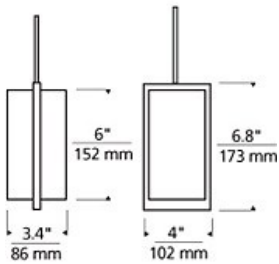

TECH LIGHTING®

7400 Linder Avenue T 847.410.4400
Skokie, Illinois 60077 F 847.410.4500

www.techlighting.com

700 ____ COR ____

FIXTURE TYPE: _____

JOB NAME: _____

NOTES: _____

_____

_____

©2012 Tech Lighting, L.L.C. All Rights Reserved. The "Tech Lighting" graphic is a registered trademark of Tech Lighting, L.L.C. Tech Lighting reserves the right to change specifications for product improvements without notification.