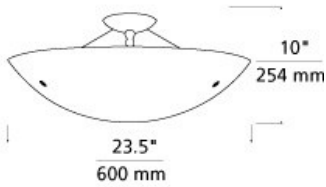

TECH LIGHTING®

7400 Linder Avenue T 847.410.4400
Skokie, Illinois 60077 F 847.410.4500

www.techlighting.com

700FMTRAS _____
FIXTURE TYPE: _____
JOB NAME: _____
NOTES: _____
_____
_____