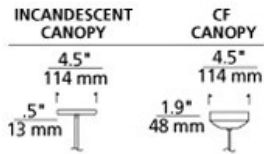

Veil Grande Pendant

BROWN

LATTE

WHITE

DESCRIPTION

A large, cylindrical shade with crushed glass texture accented with an inner layer of gold or silver. Black, satin nickel, and white finish options highlighted with satin detail and clear cable; antique bronze finish highlighted with antique bronze detail and brown cable. Includes 120 volt, 75 watt medium base A19 lamp or 26 watt GX24Q-3 base triple tube compact fluorescent lamp (electronic ballast included). May also be lamped with GX24Q-3 base 32 watt triple tube compact fluorescent lamp (not included). Fixture is provided with six feet of field-cuttable cable. Incandescent version dimmable with standard incandescent dimmer.