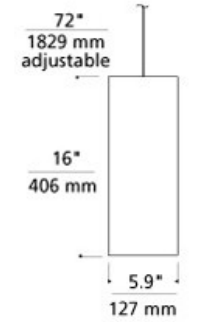

Veil Grande Pendant

BROWN

LATTE

WHITE

DESCRIPTION

A large, cylindrical shade with crushed glass texture accented with an inner layer of gold or silver. Black, satin nickel, and white finish options highlighted with satin detail and clear cable; antique bronze finish highlighted with antique bronze detail and brown cable. Includes 120 volt, 75 watt medium base A19 lamp or 26 watt GX24Q-3 base triple tube compact fluorescent lamp (electronic ballast included). May also be lamped with GX24Q-3 base 32 watt triple tube compact fluorescent lamp (not included). Fixture is provided with six feet of field-cuttable cable. Incandescent version dimmable with standard incandescent dimmer.