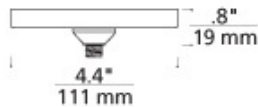

**FreeJack Port With Canopy**

**DESCRIPTION**

4" round and 4" square canopies mounts to a standard 4" junction box with round plaster ring (provided by electrician). 2" square canopy mounts to our special 2" square, 3.5" deep junction box (included).

**INSTALLATION**

4" Round Canopy: mounts to either a 4" square electrical box with round plaster ring or an octagonal electrical box (not included). 4" Square Canopy: mounts to either a 4" square electrical box with round plaster ring or an octagonal electrical box (not included). 2" Square Canopy: mounts to Tech Lighting's special 2" square, 3.5" deep electrical box with mounting bar (included). For ceiling or wall. If wall mounting, head should be no longer than 6".

**OTHER INFORMATION**

For use with remote transformer and any FreeJack pendant or head (sold separately).

**WEIGHT**

0.6-0.9lb / 0.27-0.41kg

**ORDERING INFORMATION**

| 700FJFCP | SHAPE OR SIZE | FINISH           |
|----------|---------------|------------------|
| 2S       | 2" SQUARE     | Z ANTIQUE BRONZE |
| 4R       | 4" ROUND      | B BLACK          |
| 4S       | 4" SQUARE     | C CHROME         |
|          |               | S SATIN NICKEL   |
|          |               | W WHITE          |