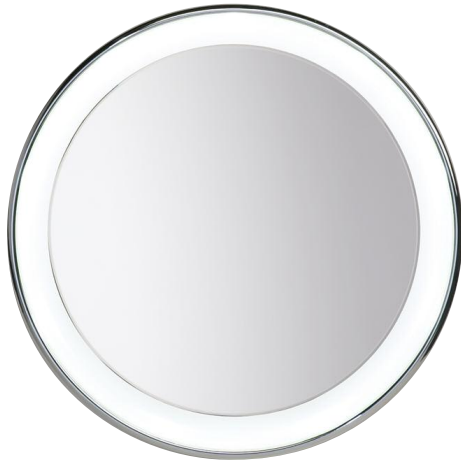

# Tigris Mirror Round

TIGRIS MIRROR, RECESSED  
Shown approximately 5% actual size.

TIGRIS MIRROR SURFACE

RECESSED

SURFACE

**TECH LIGHTING®**

7400 Linder Avenue T 847.410.4400  
Skokie, Illinois 60077 F 847.410.4500

[www.techlighting.com](http://www.techlighting.com)

**DESCRIPTION**

Round mirror surrounded by a cove of diffused white light. Available in two styles: recessed and surface. Plated pressure formed frame. Provides shadow-free task and ambient light. Includes transformer. ADA compliant.

Chrome, satin nickel.

**LAMP**

Nine low-voltage, 12 volt Halogen bi-pin lamps up to 20 watts each with Pyrex glass shields (included).

**WEIGHT**

35.00 lb./15.87 kg. ±

**ORDERING INFORMATION**

700BCTIGR	STYLE	FINISH
	R30 RECESSED	C CHROME
	S32 SURFACE	S SATIN NICKEL