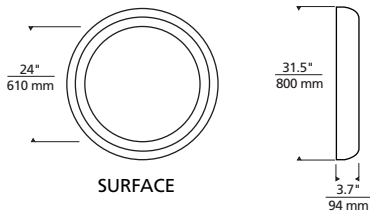

# Tigris Mirror Round

TIGRIS MIRROR, RECESSED  
Shown approximately 5% actual size.

TIGRIS MIRROR SURFACE

RECESSED

SURFACE

**TECH LIGHTING®**

7400 Linder Avenue T 847.410.4400  
Skokie, Illinois 60077 F 847.410.4500

[www.techlighting.com](http://www.techlighting.com)

**DESCRIPTION**

Round mirror surrounded by a cove of diffused white light. Available in two styles: recessed and surface. Plated pressure formed frame. Provides shadow-free task and ambient light. Includes transformer. ADA compliant.

Chrome, satin nickel.

**LAMP**

Nine low-voltage, 12 volt Halogen bi-pin lamps up to 20 watts each with Pyrex glass shields (included).

**WEIGHT**

35.00 lb./15.87 kg. ±

**ORDERING INFORMATION**

700BCTIGR	STYLE	FINISH
	R30 RECESSED	C CHROME
	S32 SURFACE	S SATIN NICKEL