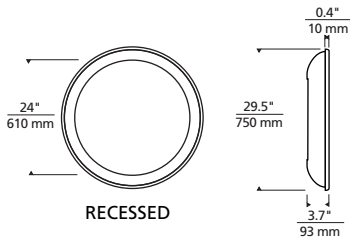

# Tigris Mirror Round

TIGRIS MIRROR, RECESSED  
Shown approximately 5% actual size.

TIGRIS MIRROR SURFACE

RECESSED

SURFACE

**TECH LIGHTING®**

7400 Linder Avenue T 847.410.4400  
Skokie, Illinois 60077 F 847.410.4500

[www.techlighting.com](http://www.techlighting.com)

**DESCRIPTION**

Round mirror surrounded by a cove of diffused white light. Available in two styles: recessed and surface. Plated pressure formed frame. Provides shadow-free task and ambient light. Includes transformer. ADA compliant.

Chrome, satin nickel.

**LAMP**

Nine low-voltage, 12 volt Halogen bi-pin lamps up to 20 watts each with Pyrex glass shields (included).

**WEIGHT**

35.00 lb./15.87 kg. ±

**ORDERING INFORMATION**

700BCTIGR	STYLE	FINISH
	R30 RECESSED	C CHROME
	S32 SURFACE	S SATIN NICKEL