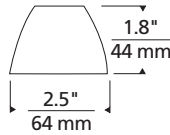

Tinkerbell

acc_tinkerbell_spec.pdf

Shown approx. 30% actual size.

DESCRIPTION

Small belled metal shade with plated or painted finish. Includes Snap Louver Lens Holder, which can hold a single lens or louver.