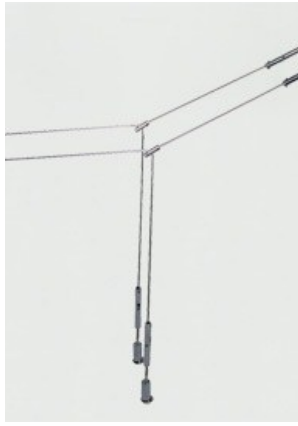

Kable Lite Vertical Turn

DESCRIPTION

Directional hardware for making a floating vertical turn when the ceiling is inaccessible. Includes six feet of field-cutttable cable to provide tension for turn.

WEIGHT

0.3lb / 0.14kg

ORDERING INFORMATION

700PRTC8 FINISH

- C CHROME
- S SATIN NICKEL

TECH LIGHTING®

7400 Linder Avenue T 847.410.4400
Skokie, Illinois 60077 F 847.410.4500

www.techlighting.com

700PRTC8 _____
FIXTURE TYPE: _____
JOB NAME: _____
NOTES: _____