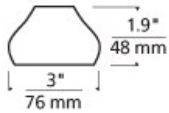

**ACCESSORIES & OPTICAL CONTROLS**

Colored Lens, Dichroic Lens, Diffuser Lens, Eggcrate Louver, Linear Spread Lens, Soft Focus Lens, UV Filter

**WEIGHT**

0.4lb / 0.18kg

**ORDERING INFORMATION**

700SCAVO COLOR	FINISH
<b>A</b> AMBER	<b>Z</b> ANTIQUE BRONZE
<b>M</b> AMETHYST	<b>C</b> CHROME
<b>F</b> FROST	<b>S</b> SATIN NICKEL
<b>G</b> GREEN	