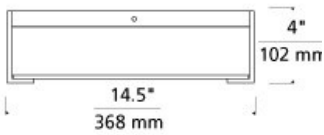

Baxter Ceiling 

BLACK FABRIC

IVORY FABRIC

KHAKI GREEN FABRIC

WHITE FABRIC

DESCRIPTION

Round flush mount with a tailored fabric shade. Two die-cast metal arms add a nice contrast. A glass diffuser provides a glare free wash of light. Includes two 60 watt A19 medium base lamps or two two 26 watt G24Q-3 base quad compact fluorescent lamps (electronic ballast included). Incandescent version dimmable with standard incandescent dimmer.

INSTALLATION

This product can mount to either a 4" square electrical box with round plaster ring or an octagonal electrical box (not included).

DIMMING

Incandescent version dimmable with standard incandescent dimmer.