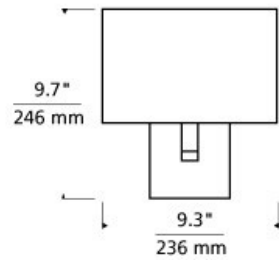

Chelsea Wall

BLACK

HEATHER
GRAY

WHITE

DESCRIPTION

Simple and sophisticated tailored modern fabric drum sits atop sleek die cast aluminum base with white glass diffuser. Incandescent includes 120 volt, 75 watt A19 medium base lamp. Fluorescent includes 120 volt 27 watt GU24 base self-ballasted compact fluorescent lamp. Incandescent version dimmable with standard incandescent dimmer. Mounts up only.