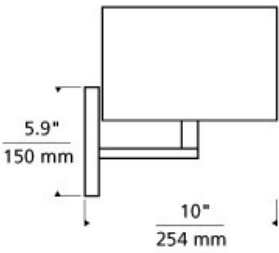

Chelsea Wall

BLACK

HEATHER
GRAY

WHITE

DESCRIPTION

Simple and sophisticated tailored modern fabric drum sits atop sleek die cast aluminum base with white glass diffuser. Incandescent includes 120 volt, 75 watt A19 medium base lamp. Fluorescent includes 120 volt 27 watt GU24 base self-ballasted compact fluorescent lamp. Incandescent version dimmable with standard incandescent dimmer. Mounts up only.

INSTALLATION

Mounts to a standard 4" square junction box with round plaster ring (provided by electrician).

DIMMING

Incandescent version dimmable with standard incandescent dimmer.

ORDERING INFORMATION

700WSCHL	COLOR	FINISH	LAMP
B	BLACK	Z ANTIQUE BRONZE	INCANDESCENT 120V
Y	HEATHER GRAY	N POLISHED NICKEL	-CF COMPACT FLUORESCENT 120V
W	WHITE	S SATIN NICKEL	