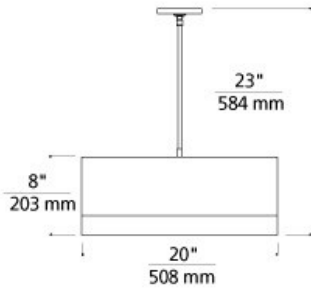

**INSTALLATION**

This product can mount to either a 4" square electrical box with round plaster ring or an octagonal electrical box (not included).

**DIMMING**

Incandescent version dimmable with standard incandescent dimmer.

**ORDERING INFORMATION**

700TPO	LENGTH	COLOR	Trim Color	FINISH	LAMP
24	24"	Y HEATHER GRAY	M MAPLE W WALNUT	Z ANTIQUE BRONZE	INCANDESCENT 120V
36	36"	W WHITE		N POLISHED NICKEL	COMPACT FLUORESCENT 120V
48	48"			S SATIN NICKEL	COMPACT FLUORESCENT 277V