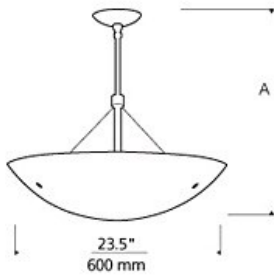

Trace Suspension

DESCRIPTION

Streams of glass piping formed into a graceful glass bowl and highlighted with metal details. Incandescent includes four 120 volt, 60 watt clear A19medium base lamps. Fluorescent includes four 18 watt GU24 base self-ballasted compact fluorescent lamps. Incandescent version dimmable with standard incandescent dimmer.

INSTALLATION

This product can mount to either a 4" square electrical box with round plaster ring or an octagonal electrical box (not included).

DIMMING

Incandescent version dimmable with a standard incandescent dimmer (not included).

ACCESSORIES & OPTICAL CONTROLS

Sloped Ceiling Adapter

WEIGHT

23.5lb / 10.66kg

ORDERING INFORMATION

700TRAS23	LENGTH	COLOR	FINISH	LAMP
	15 15"	C CRYSTAL	Z ANTIQUE BRONZE	INCANDESCENT 120V
	24 24"			COMPACT
	36 36"		S SATIN NICKEL	FLUORESCENT 120V