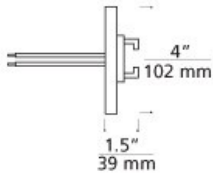

INSTALLATION

This product can mount to either a 4" square electrical box with round plaster ring or an octagon electrical box (not included).

OTHER INFORMATION

White finish has satin nickel feeds. For use with a single-feed remote transformer (sold separately).

WEIGHT

0.95lb / 0.43kg

ORDERING INFORMATION

700WMOP4R FINISH

- Z ANTIQUE BRONZE
- C CHROME
- S SATIN NICKEL
- W WHITE

TECH LIGHTING®

7400 Linder Avenue
Skokie, Illinois 60077

T 847.410.4400
F 847.410.4500