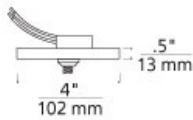

ORDERING INFORMATION

700FJ4SQ FINISH	VOLTAGE
Z ANTIQUE BRONZE	120V IN/12V OUT
B BLACK	024 120V IN/24V OUT
C CHROME	277 277V IN/12V OUT
S SATIN NICKEL	
W WHITE