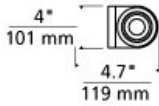

TECH LIGHTING®

7400 Linder Avenue T 847.410.4400
Skokie, Illinois 60077 F 847.410.4500

www.techlighting.com

700WSSARDC ____

FIXTURE TYPE: _____

JOB NAME: _____

NOTES: _____

_____

_____