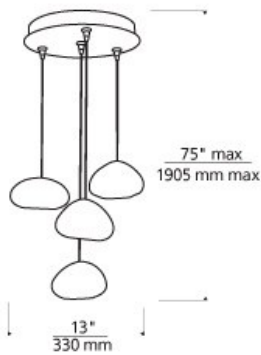

River Rock Chandelier

DESCRIPTION

Four shades inspired by rocks along a river bed and captured through a hand-blown glass process consisting of (1) Oblong Oval in Blue Slate, (1) Round in Sand, (1) Wedge in Green Slate, and (1) Wedge in Pebble Brown Pendants. Please note: the bottoms of the pendants will not hang parallel to the floor. This is by design and part of the natural look and feel we are going after with pieces inspired by the natural world. All pendants are suspended from a FreeJack 4 Port Round canopy. Includes four low-voltage, 35 watt halogen bi-pin lamps. Each pendant includes six feet of field-cutttable suspension cable, however, for best appearance we recommend cutting the cables to 12, 14, 17, and 22" length. Dimmable with standard incandescent dimmer.

INSTALLATION

This product can mount to either a 4" square electrical box with round plaster ring or an octagonal electrical box (not included).

DIMMING

Dimmable with a standard incandescent dimmer (not included).

WEIGHT

11.88lb / 5.39kg

ORDERING INFORMATION

700CHRIV4 FINISH

- Z ANTIQUE BRONZE
- S SATIN NICKEL

TECH LIGHTING®

7400 Linder Avenue T 847.410.4400
 Skokie, Illinois 60077 F 847.410.4500

www.techlighting.com