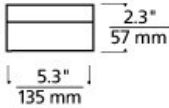

TL 90 Ceiling

DESCRIPTION

Square shaped glass shade mounts flush to plated formed base. Provides general light. Available in two lamp configurations; incandescent and fluorescent. Large incandescent includes two 120 volt, 40 watt G9 base halogen lamps; large fluorescent includes two 13 watt 2GX7 base twin tube lamps and electronic ballast; small incandescent includes one 120 volt, 40 watt G9 base halogen lamp. Incandescent version dimmable with a standard incandescent dimmer. Fluorescent version can be wall mounted.

INSTALLATION

Mounts to a standard 4" square junction box with round plaster ring (provided by electrician).

DIMMING

Incandescent version is dimmable with a standard incandescent dimmer (not included).

WEIGHT

8.1lb / 3.67kg

ORDERING INFORMATION

SHAPE OR SIZE	COLOR	FINISH	LAMP
700FM90			
L LARGE	FROST	Z ANTIQUE BRONZE	-CF INCANDESCENT 120V COMPACT
S SMALL		S SATIN NICKEL	FLOURESCENT 120V COMPACT
			-CF277 COMPACT FLUORESCENT 277V

Compact fluorescent lamp option available only with Large Size.

SMALL

LARGE

TECH LIGHTING®

7400 Linder Avenue T 847.410.4400
Skokie, Illinois 60077 F 847.410.4500

www.techlighting.com

700FM90 _____

FIXTURE TYPE: _____

JOB NAME: _____

NOTES: _____

_____

_____