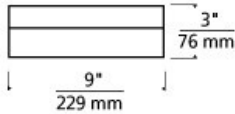

LARGE

TECH LIGHTING®

7400 Linder Avenue T 847.410.4400
Skokie, Illinois 60077 F 847.410.4500

www.techlighting.com

700FM90 _____

FIXTURE TYPE: _____

JOB NAME: _____

NOTES: _____

_____

_____