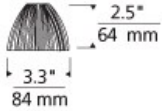

TECH LIGHTING®

7400 Linder Avenue   T 847.410.4400
Skokie, Illinois 60077   F 847.410.4500

www.techlighting.com

700PRISM _____
FIXTURE TYPE: _____
JOB NAME: _____
NOTES: _____
_____
_____