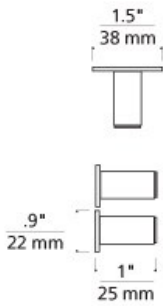

Kable Lite Slimline Anchors

DESCRIPTION

For short, straight runs (runs under 20'). Slimline anchors secure cables at one end of run (with turnbuckles at other end). Mount to wall or ceiling. 1.5" washer (included) is recommended for ceiling mount support. Pair.

WEIGHT

0.15lb / 0.07kg

ORDERING INFORMATION

700PRTT0 FINISH

- C CHROME
- S SATIN NICKEL

TECH LIGHTING®

7400 Linder Avenue T 847.410.4400
 Skokie, Illinois 60077 F 847.410.4500

www.techlighting.com