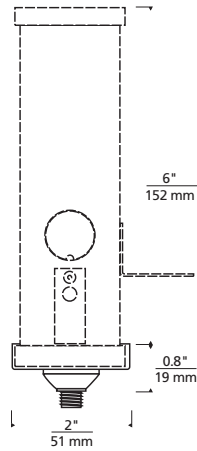

2" Square Flush Canopy

Shown approx. 50% actual size.

fj_2sq_flush_can_spec.pdf

DESCRIPTION

2" Square Flush Canopy with one FreeJack port. Use in conjunction with any FreeJack element to create a decorative ceiling fixture. Includes 12 or 24 volt, 75 watt electronic transformer. Each FreeJack element can be used up to its specified wattage (see element and accessory for details).

INSTALLATION

Mounts to a 2" square, 6" deep junction box (included). Transformer (included) fits in junction box. For ceiling only.

FINISH

Antique bronze, chrome, satin nickel, black, white.

REQUIRED USAGE

WEIGHT

1.40 lb./0.64 kg. ±

ORDERING INFORMATION

700FJ2SQ67	FINISH	VOLTAGE
	Z ANTIQUE BRONZE	120V IN/12V OUT
	C CHROME	024 120V IN/24V OUT
	S SATIN NICKEL	277 277V IN/12V OUT
	B BLACK	
	W WHITE	

7400 Linder Avenue T 847.410.4400
Skokie, Illinois 60077 F 847.410.4500